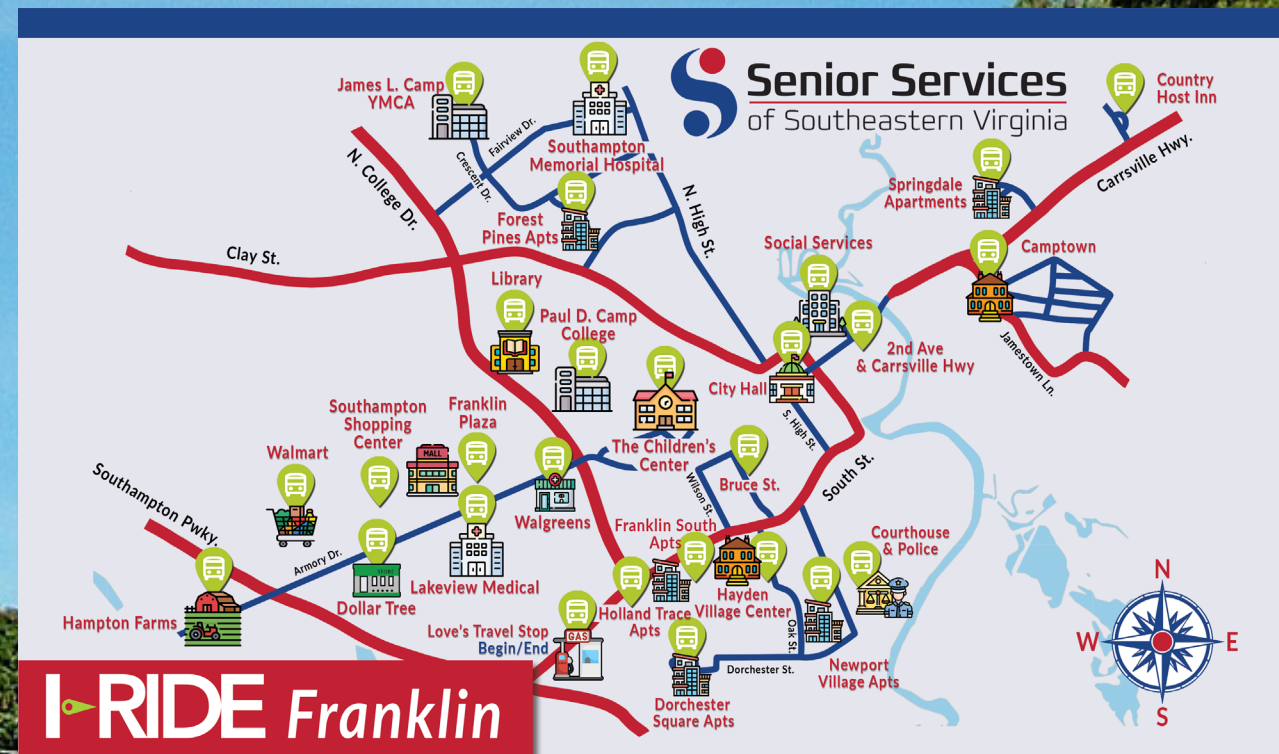

Operates Monday- Friday, 7:00 A.M. to 1:00 P.M.

For Ages
60+

Fare only
$1 per ride

Questions? Call

757-516-8556

I RIDE Franklin