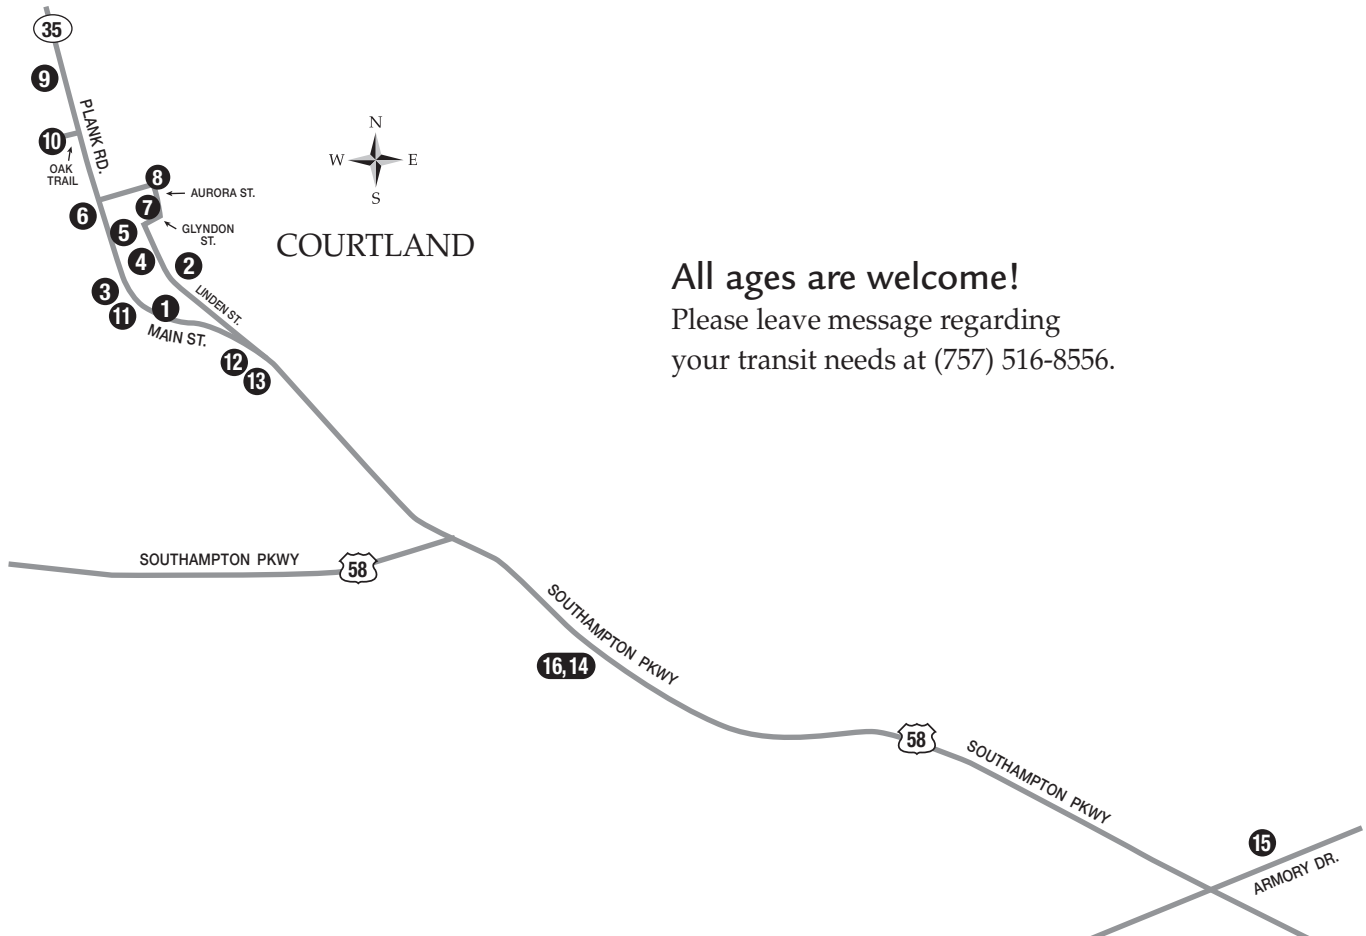

I-Ride

Courtland/Southampton

Getting you there for \$1 a ride

Need a ride to the grocery store, pharmacy, work or for personal errands? Then leave the driving to Senior Services' transit service! Our wheelchair-accessible bus stops at 16 convenient locations. Ask about transfers to other routes.

- All ages are welcome!
- \$1 a ride; 12 and under ride for free but must be accompanied by an adult. Exact change or I-Ride tokens are accepted.
- Tokens may be purchased at the Martin Luther King Jr. Community Center, 693 Oak St., 9 a.m.-2 p.m. M-F and Senior Services office, 100 W. Fourth St., 8:30 a.m.-4 p.m. M-F.
- Operates M, W, F, 9:12 a.m.-1:48 p.m. (except holidays).

All ages are welcome!
Please leave message regarding
your transit needs at (757) 516-8556.