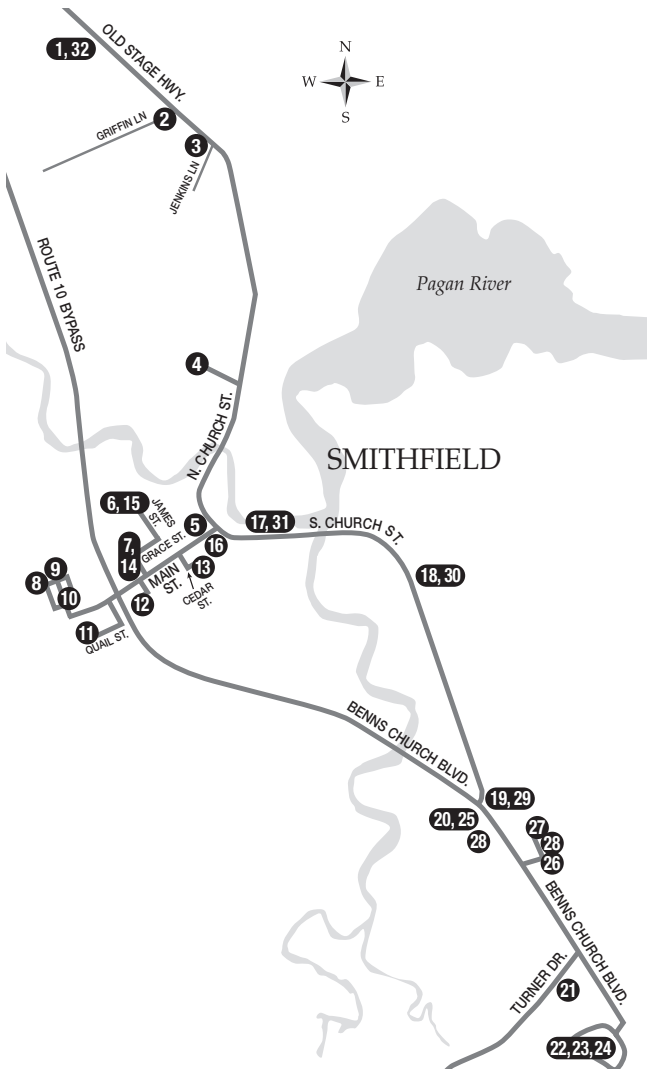

ISLE of WIGHT I-Ride

Getting you there for $1 a ride

Need a ride to the grocery store, pharmacy, work or for personal errands? Then leave the driving to Senior Services' transit service! Our wheelchair-accessible bus covers a 31-mile route with 32 convenient stops.

- All ages are welcome!
- $1 a ride; 12 and under ride for free but must be accompanied by an adult. Exact change or I-Ride tokens are accepted.
- Tokens may be purchased at the Smithfield & Isle of Wight Visitor Center at 319 B Main Street.
- Operates M-F, 8 a.m.- 4 p.m. (except holidays)

Please leave message regarding your transit needs at (757) 516-8556.